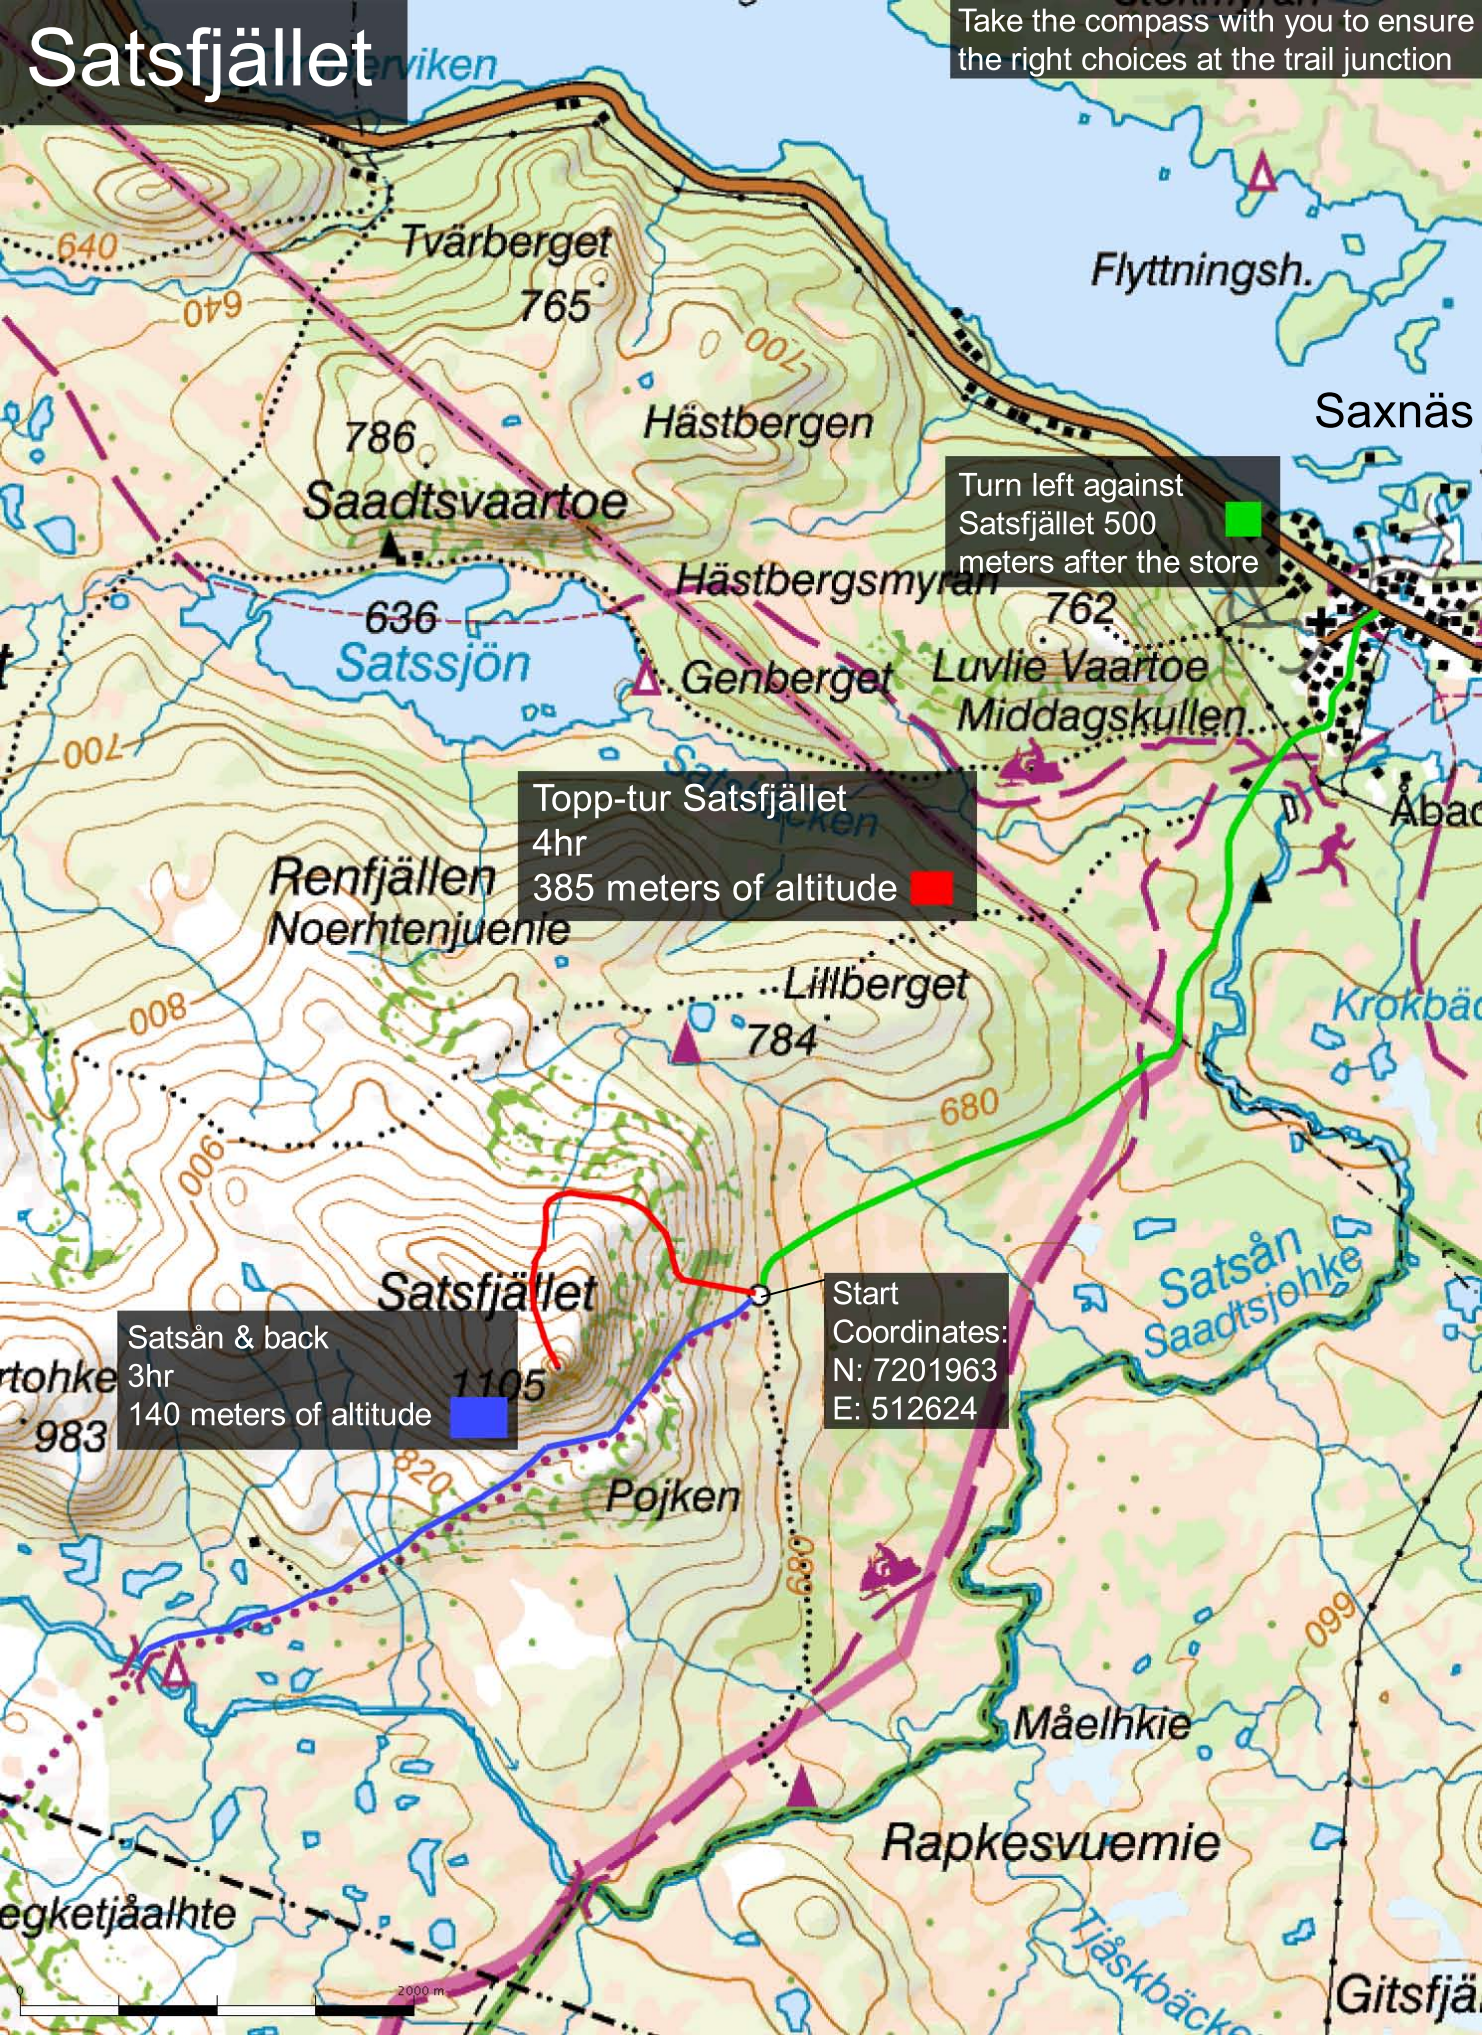

# Satsfjället

Take the compass with you to ensure the right choices at the trail junction

Turn left against Satsfjället 500 meters after the store

Topp-tur Satsfjället  
4hr  
385 meters of altitude

Satsån & back  
3hr  
140 meters of altitude

Start  
Coordinates:  
N: 7201963  
E: 512624