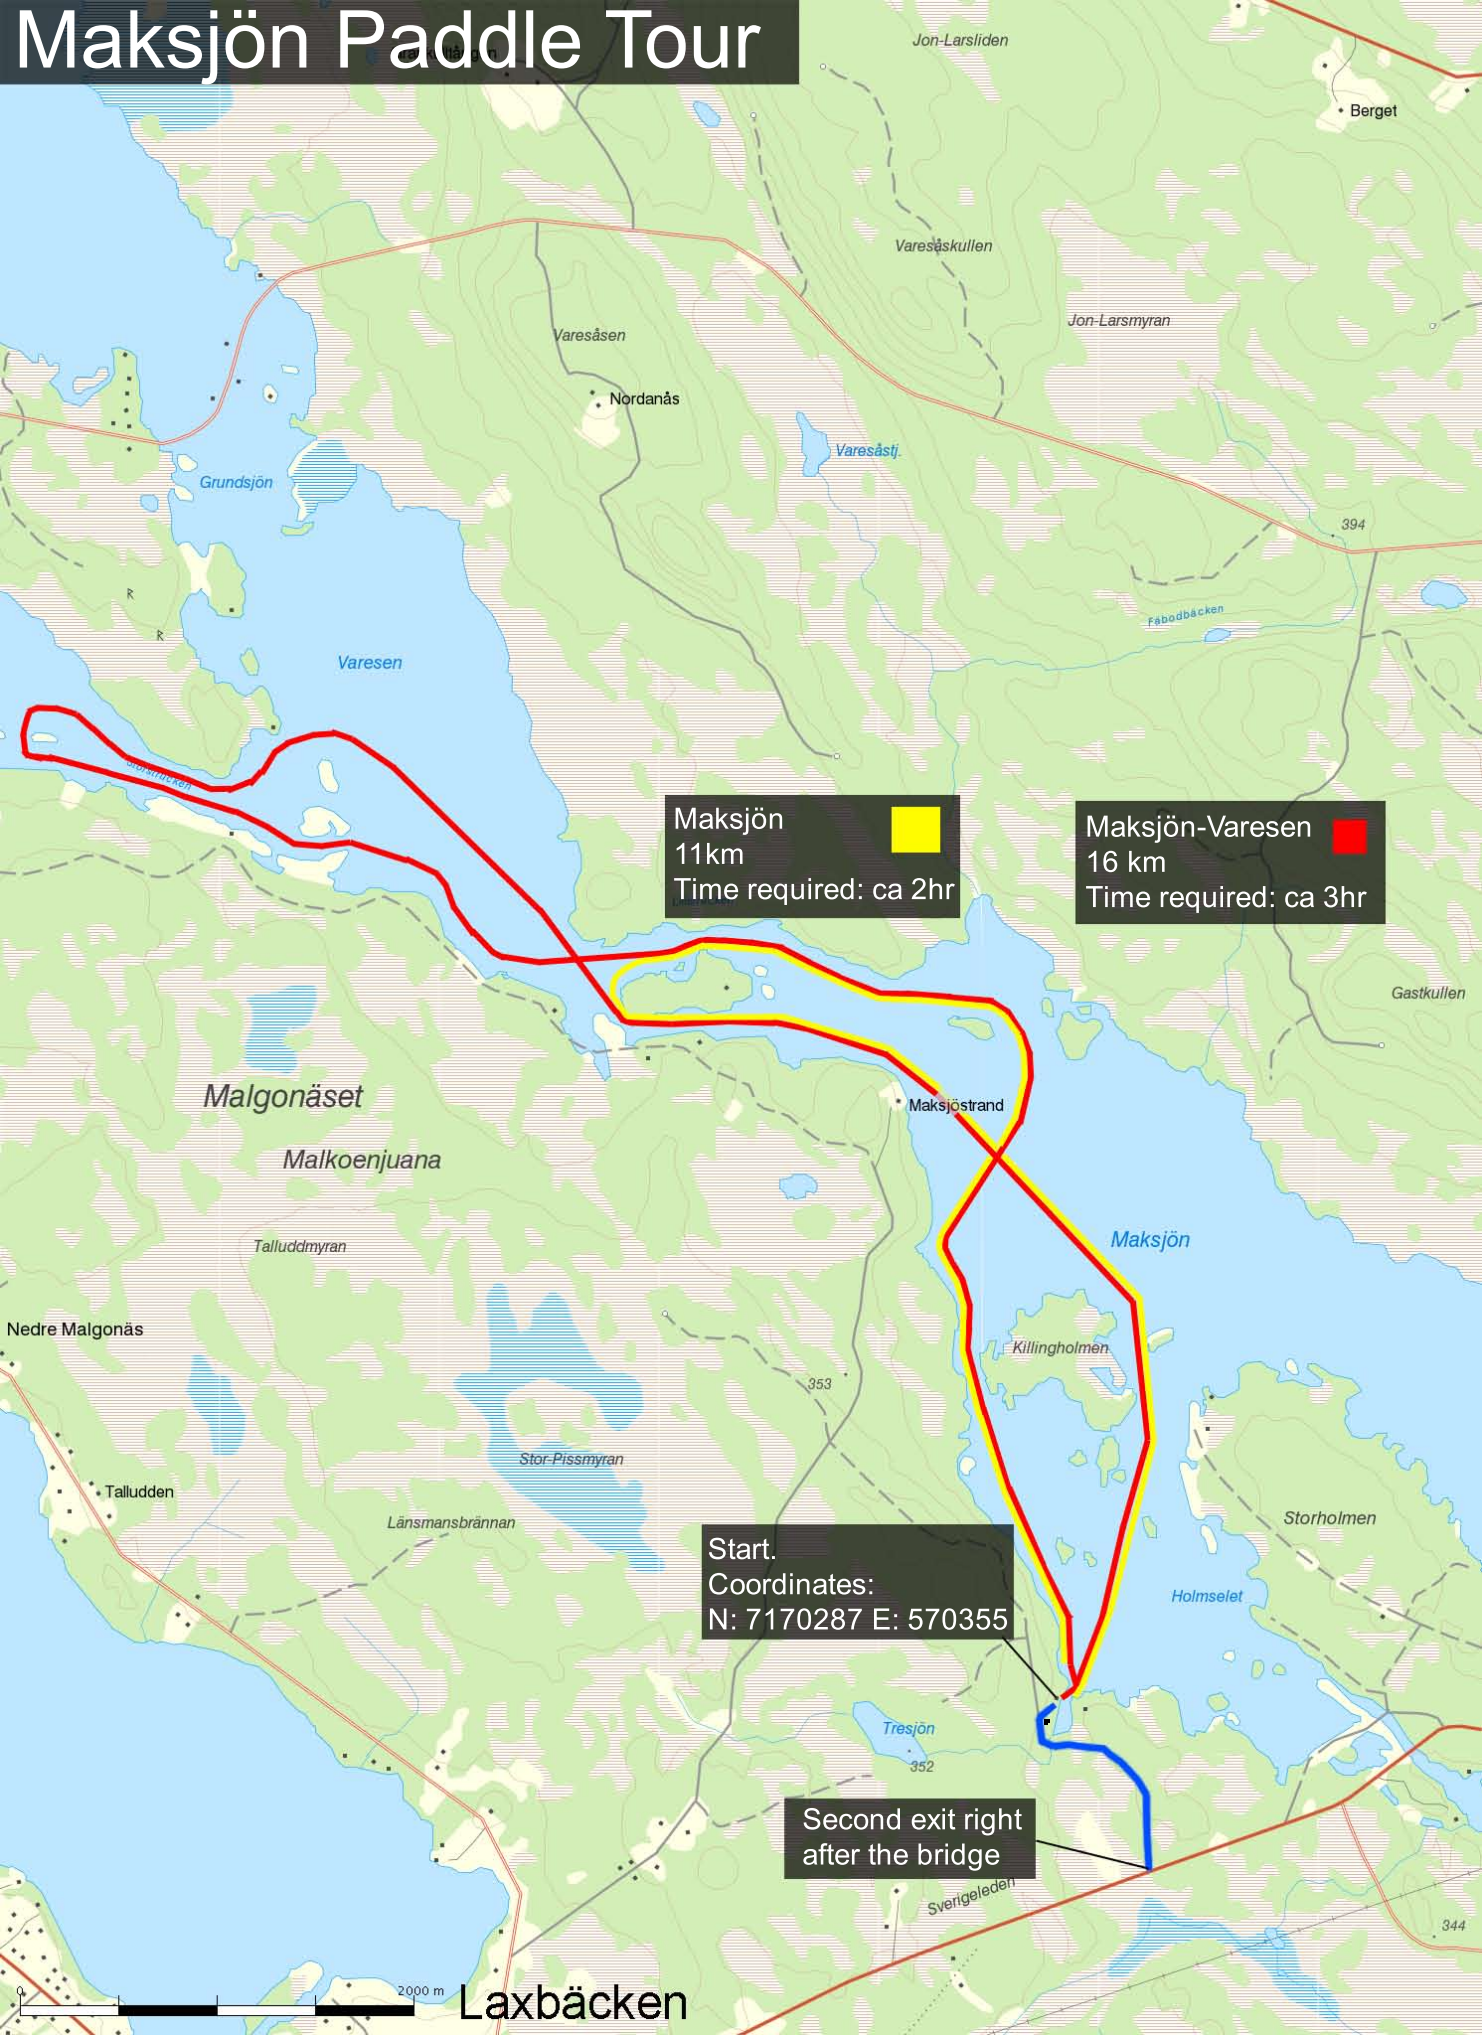

Maksjön Paddle Tour

Maksjön
11km
Time required: ca 2hr

Maksjön-Varesen
16 km
Time required: ca 3hr

Start.
Coordinates:
N: 7170287 E: 570355

Second exit right
after the bridge

Laxbäcken