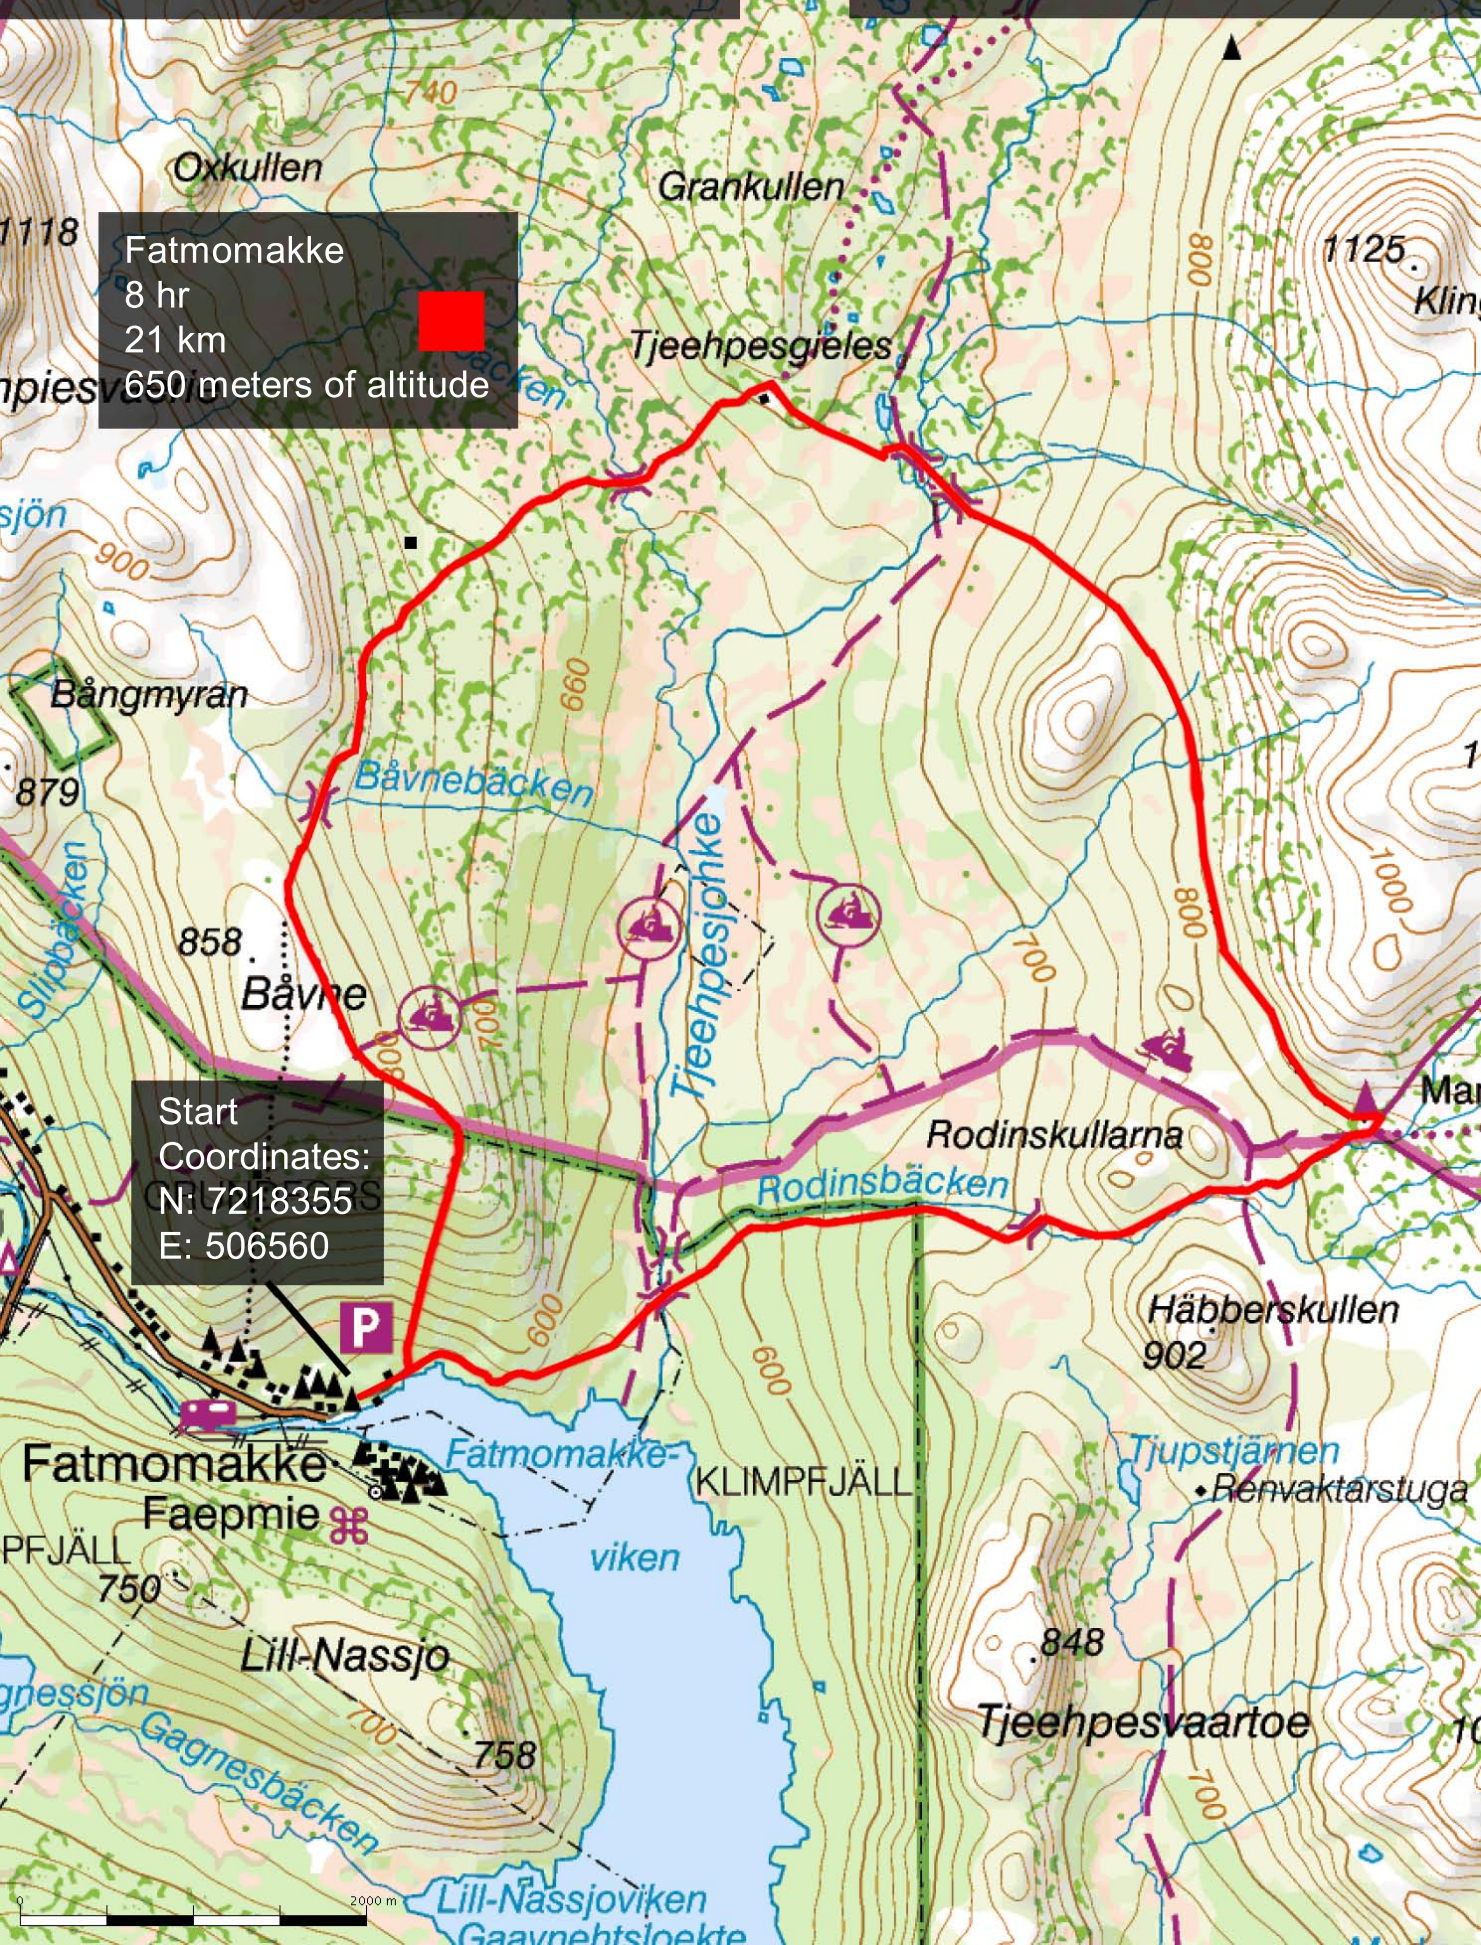

Fatmomakke - Marsfjällskåtan

Take a compass with you to ensure the right choices at the trail junction

Fatmomakke
8 hr
21 km
650 meters of altitude

Start
Coordinates:
N: 7218355
E: 506560