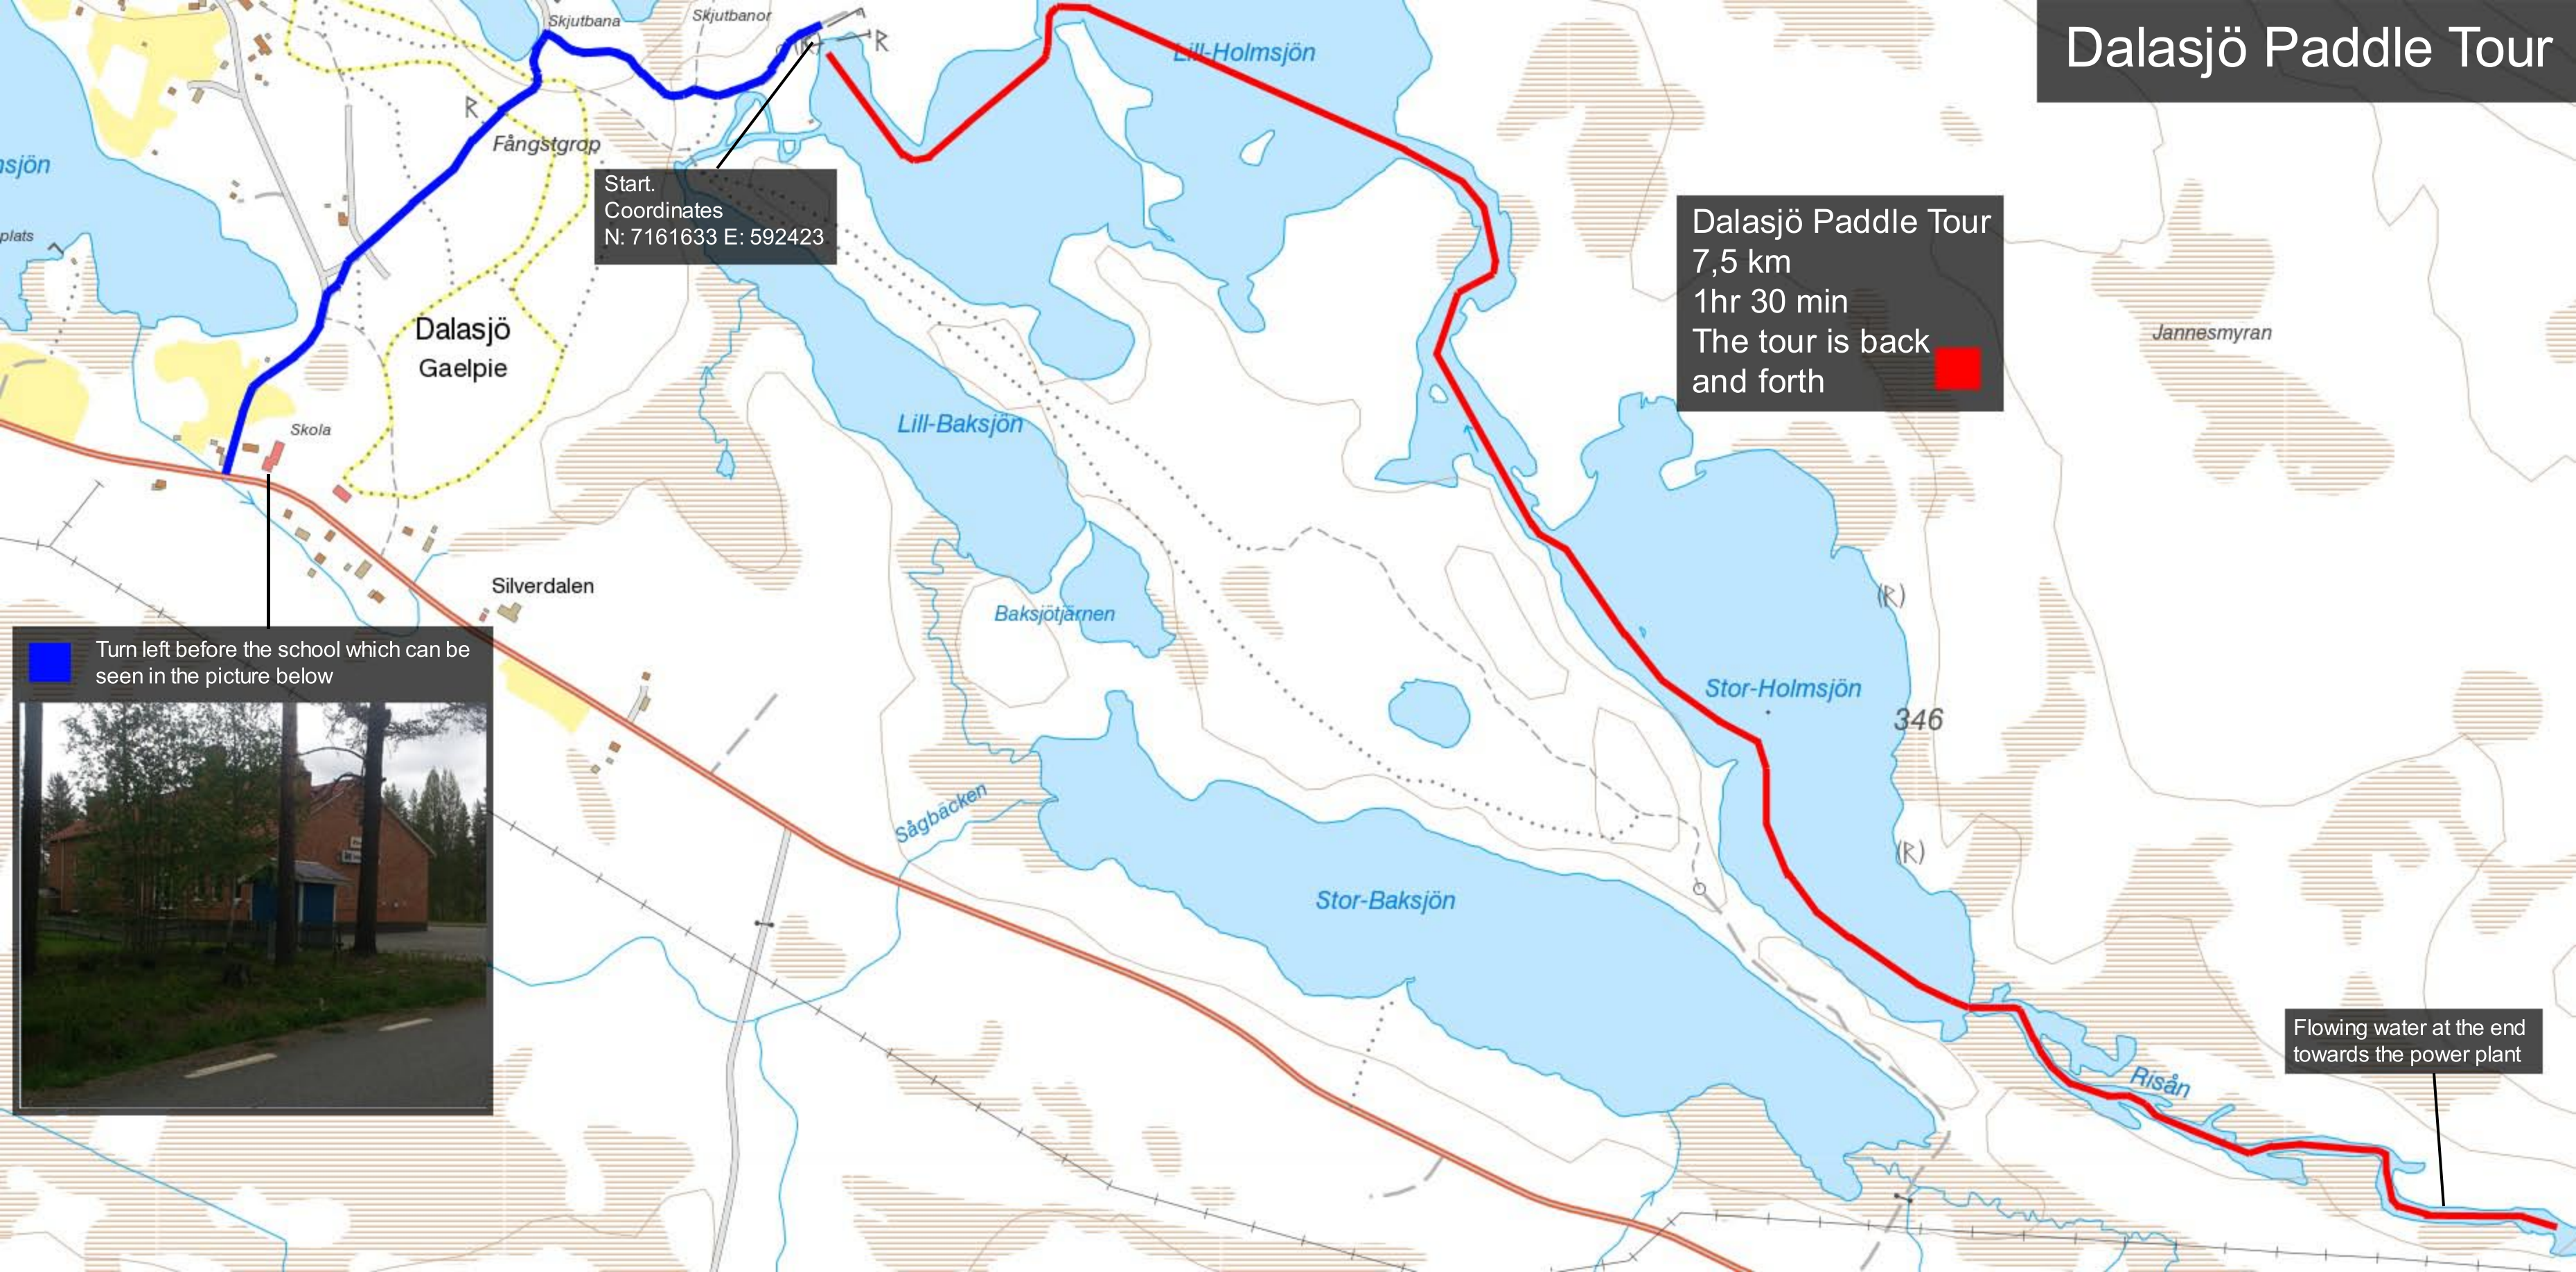

Dalaszjö Paddle Tour

Start.
Coordinates
N: 7161633 E: 592423

Dalaszjö Paddle Tour
7,5 km
1hr 30 min
The tour is back
and forth

Dalaszjö
Gaelpie

Turn left before the school which can be seen in the picture below

Flowing water at the end towards the power plant